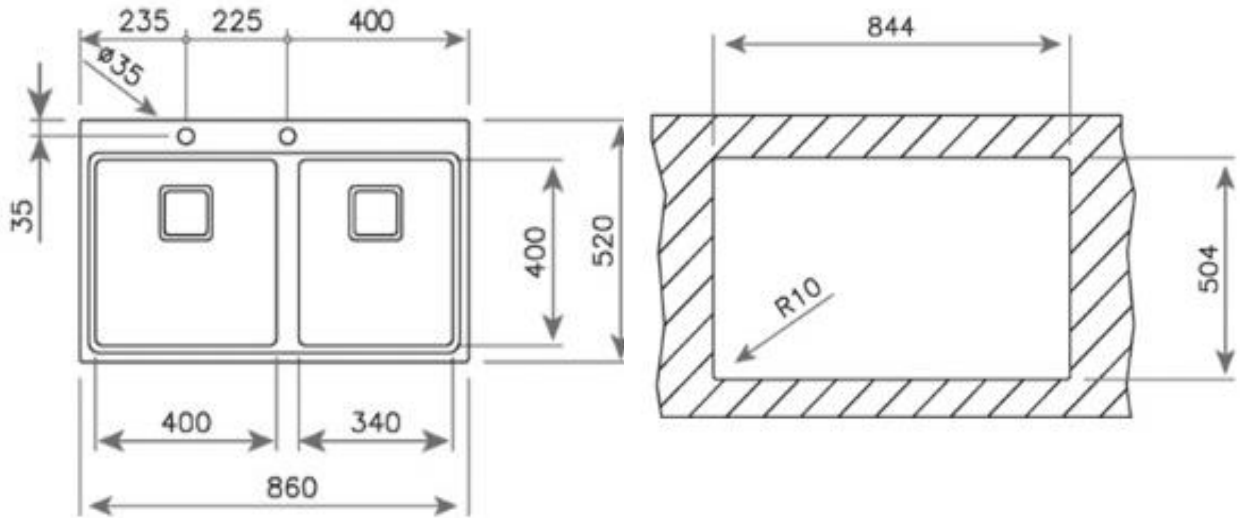

SPECIFICATION SHEET - kitchen sinks

BRAND:		Product Photo:
ORIGIN:	Spain	
SERIES:	Zenit R15	
PRODUCT DESCRIPTION:	Double Bowl Inset Kitchen Sink Stainless Steel , Zenit R15 2B 86 with 3½ Automatic basket waste with Overflow. Bowl size: (400 x 400 x 200mm, 400 x 320 x 200mm)	
MODEL No.	1213.9016	
FINISH/COLOUR:	Stainless Steel	
DIMENSIONS:	'Overall: 520 x 860 x 200 mm	
OPTIONAL MATCHING PARTS:	PA Single sink bottle trap 1½"	

Technical Informations:

REMINDER:	Do not use cleaners containing abrasive cleansers, ammonia, bleach, acids, waxes, alcohol, solvents or other products not recommended for chrome.
	All information is for reference only, installation shall always be based on the actual product delivered.